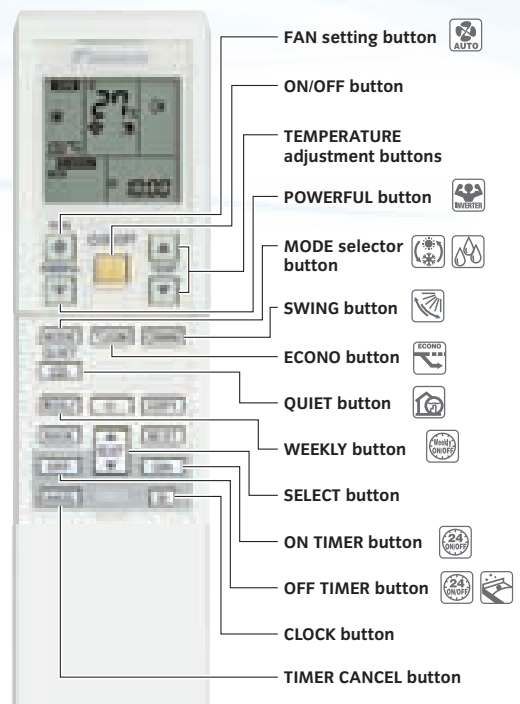

# REMOTE CONTROLLERS

-  **1** Vertical Auto-Swing (up and down)
-  **2** Selects between 5 fan speeds and Indoor Unit Quiet Operation
-  **3** Selects mode: automatic, cooling, heating, dry, fan-only operation
-  **4** Outdoor Unit Quiet Operation
-  **5** Intelligent Eye
-  **6** Horizontal Auto-Swing (left and right)
- 7** Cancels On/Off Timer
-  **8** 24-Hour On Timer
-  **9** 24-Hour Off Timer and Night Set Mode
- 10** Sets Timer
- 11** Displays Time

## LCD WIRELESS REMOTE CONTROL

This remote control puts superior comfort at your fingertips. Frequently used buttons are instantly accessible while other buttons are under the cover of the remote. A large liquid crystal display panel makes it easy to read the settings and the On/Off button has a raised dot so that you can feel it in the dark.

## NEWLY DEVELOPED WIRELESS REMOTE CONTROLLER

The remote controller with a backlit liquid crystal display and luminescent control buttons, also features a built-in weekly time clock that can be programmed on or off to suit your personal lifestyle with up to four actions per day for each day of the week. The intelligent controller not only allows you to program on and off time, but also the desired temperature. Furthermore, the copy function enables any daily program to be replicated on any other day or days as required. Correct programming of the unit will also result in considerable energy savings.

The LCD panel with backlight  
A luminescent material is used for the buttons on the surface.

Applicable to FVXS models.