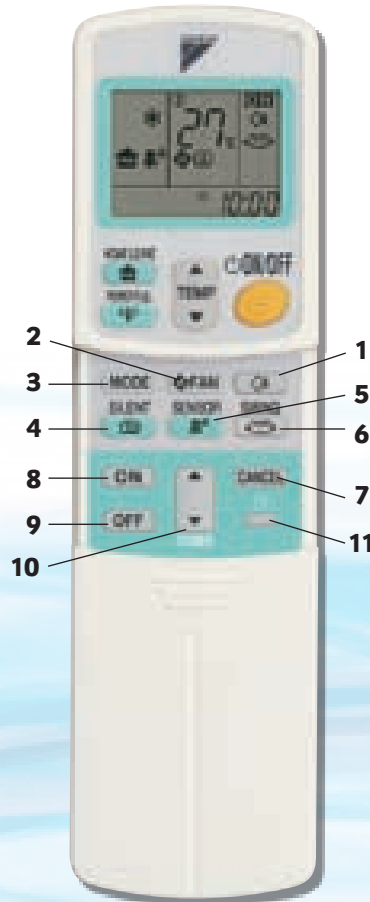

# REMOTE CONTROLLERS

-  **1** Vertical Auto-Swing (up and down)
-  **2** Selects between 5 fan speeds and Indoor Unit Quiet Operation
-  **3** Selects mode: automatic, cooling, heating, dry, fan-only operation
-  **4** Outdoor Unit Quiet Operation
-  **5** Intelligent Eye
-  **6** Horizontal Auto-Swing (left and right)
- 7** Cancels On/Off Timer
-  **8** 24-Hour On Timer
-  **9** 24-Hour Off Timer and Night Set Mode
- 10** Sets Timer
- 11** Displays Time

\*Applicable to all models except FVXS models and the FTXS-H range

## LCD WIRELESS REMOTE CONTROL

This remote control puts superior comfort at your fingertips. Frequently used buttons are instantly accessible while other buttons are under the cover of the remote. A large liquid crystal display panel makes it easy to read the settings and the On/Off button has a raised dot so that you can feel it in the dark.